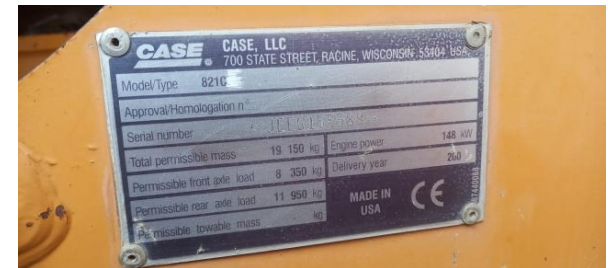

Avesco SIA, "Ziedu Gravās", Mārupes novads, LV-2167, Latvija

without warranty

<p>Order Number</p> <p>Machine family Medium Wheel Loader</p> <p>Brand CASE</p> <p>Type 821C</p> <p>Serial N° E0155588</p> <p>Year 2004</p> <p>Operating hours 4004</p> <p>Engine CASE</p> <p>Power hp/kW 148</p> <p>Weight (kg) 19150</p> <p>Location Marupe</p> <p>Vehicle registration documents Yes</p> <p>Length (mm) 1</p> <p>Width (mm) 1</p> <p>Height (mm) 1</p>	<p>Bucket dimensions, volume, other tools 3,6 m3</p> <p>Particle filter None</p> <p>Heating Yes</p> <p>Lighting Yes</p>	 <p>Net price excluding VAT 18,400 EUR</p> <p>Price and technical changes reserved without prior notice</p>
--	---	--

[Contact](#)

CASE
MODEL **2004**
YEAR

CASE CASE, LLC 700 STATE STREET, RACINE, WISCONSIN 53404 USA			
Model/Type	821C		
Approval/Homologation n°	[REDACTED]		
Serial number	[REDACTED]		
Total permissible mass	19 150 kg	Engine power	148 kW
Permissible front axle load	8 350 kg	Delivery year	2004
Permissible rear axle load	11 950 kg	MADE IN USA CE	
Permissible towable mass	kg	[REDACTED]	